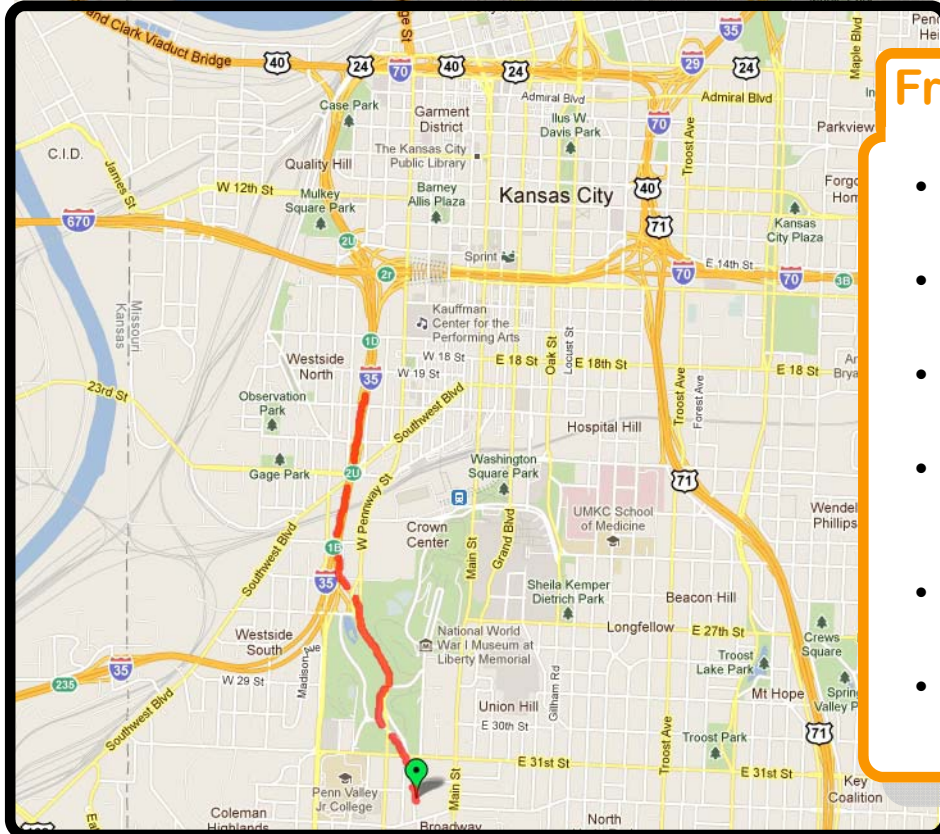

### From Northbound I-35

- Follow I-35 N toward downtown Kansas City, MO
- Take exit 234 toward 7th Street Trafficway
- Turn right onto 7th Street Trafficway
- Turn left onto Southwest Boulevard
- Turn right onto 31st Street
- Continue on 31st Street to Main Street
- Turn right onto Main Street
- Proceed to Linwood Boulevard and turn right onto it
- Go one block and turn right onto Wyandotte Street
- Midland Metal is located on your right at 3161 Wyandotte

### From Southbound I-35

- Follow I-35 S into downtown Kansas City, MO
- Take exit 1B on the left toward 27th Street / Broadway
- Stay in the right lane after leaving I-35
- Follow a slight right onto Penn Valley Drive, which then curves back to the left under Broadway
- Penn Valley Drive turns into Wyandotte Street
- Midland Metal will be on your left at 3161 Wyandotte